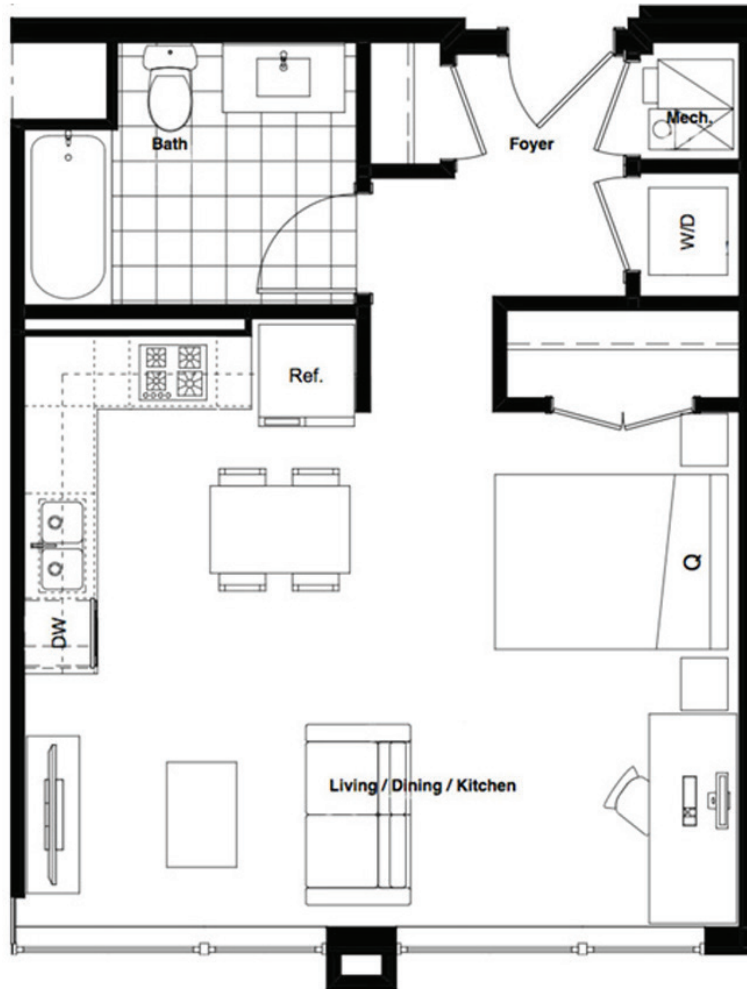

LUXE

1838 W. CHICAGO

1838 W. Chicago Avenue, Chicago, IL 60622

www.LuxeOnChicago.com

Studio – Tier 20

Rent:

Available:

Square Feet: 564

Living/Dining

- 9' ceilings
- Oversized windows
- Large open living space
- Plank flooring
- Track lighting

General

- Full size washer and dryer

Kitchen

- Quartz countertops
- Glass tile backsplash
- Modern premium cabinets
- Stainless steel appliances
- Stainless steel undermount sink with disposal
- Track lighting

Bedroom

- Oversized windows
- Large closet
- Plank flooring

Bathroom

- Quartz countertops
- Modern premium cabinets
- Porcelain ceramic tile

*Layouts and measurements are approximate. Individual units may vary.