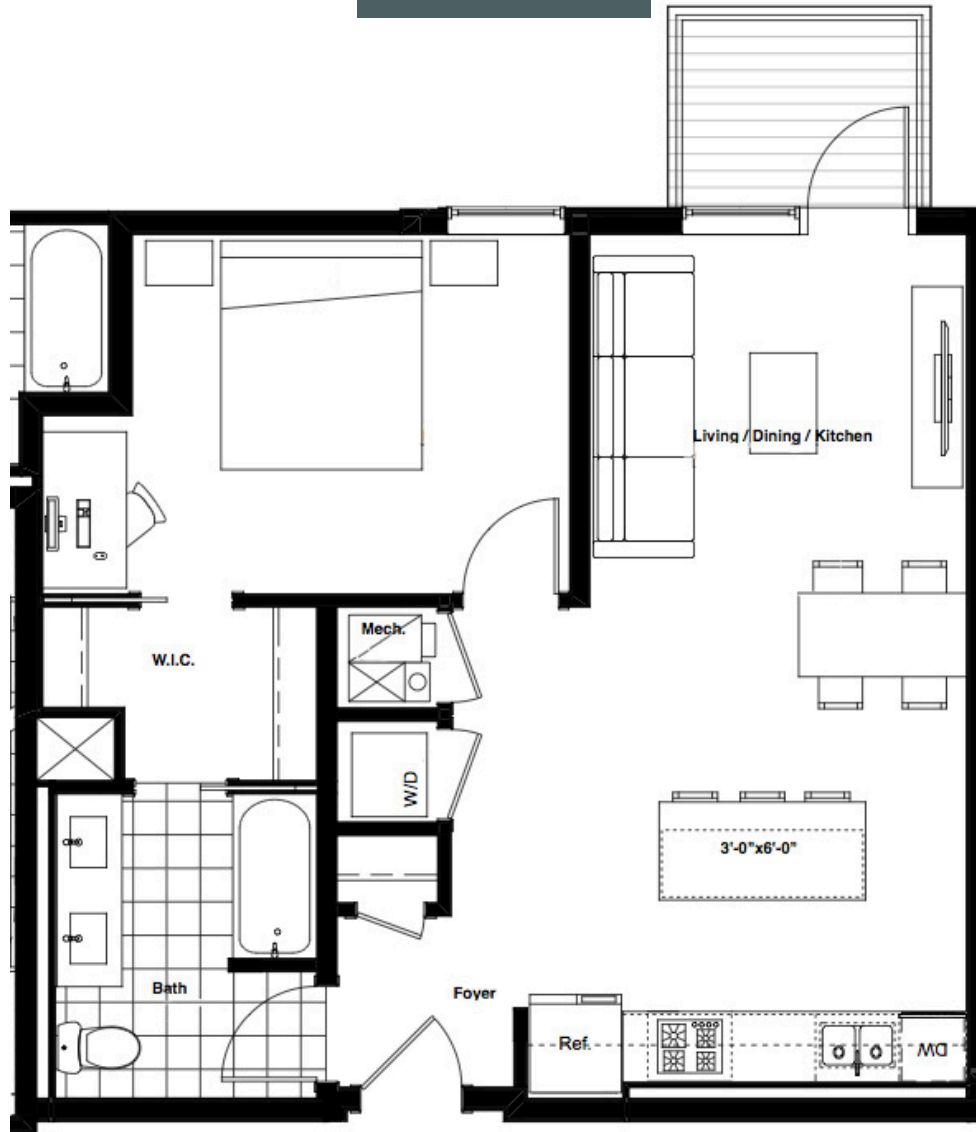

LUXE

1838 W. CHICAGO

1838 W. Chicago Avenue, Chicago, IL 60622

www.LuxeOnChicago.com

1 Bed – Tier 08

Rent:

Available:

Square Feet: 740

Living/Dining

- 9' ceilings
- Oversized windows
- Large open living space
- Plank flooring
- Track lighting
- Large balcony

General

- Full size washer and dryer

Kitchen

- Quartz countertops
- Glass tile backsplash
- Modern premium cabinets
- Kitchen island
- Stainless steel appliances
- Stainless steel undermount sink with disposal
- Track lighting

Bedroom

- Oversized windows
- Large closet
- Plank flooring

Bathroom

- Quartz countertops
- Modern premium cabinets
- Porcelain ceramic tile
- Double vanity sink

*Layouts and measurements are approximate. Individual units may vary.